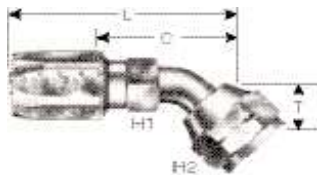

C5C, C5D & C5M Hose Reusable-Female SAE Swivel 45 Degree

G34202-0606	6C5-6RFSX45
G34202-1212	12C5-12RFSX45

C5C, C5D & C5M Hose Reusable-Female SAE Swivel 90 Degree

G34205-0606	6C5-6RFSX90
G34205-1212	12C5-12RFSX90

E31