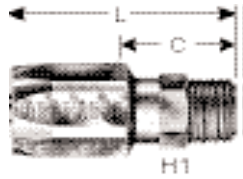

Hydraulic Hose and Fittings

DTC

SAE 100R5 Reusable Fittings

C5C, C5D & C5M Hose Reusable Fitting- Male NPT

G34100-0404	4C5-4RMP
G34100-0604	6C5-4RMP
G34100-0806	8C5-6RMP
G34100-0808	8C5-8RMP
G34100-1212	12C5-12RMP
G34100-1616	16C5-16RMP
G34100-2020	20C5-20RMP
G34100-2424	24C5-24RMP
G34100-3232	32C5-32RMP

C5C, C5D & C5M Hose Reusable Fitting- Male JIC

G34165-0404	4C5-4RMJ
G34165-0606	6C5-6RMJ
G34165-0808	8C5-8RMJ
G34165-1010	10C5-10RMJ
G34165-1212	12C5-12RMJ