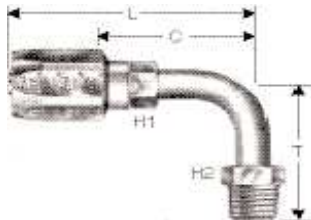

C5C, C5D & C5M Hose Reusable-Male Inverted Flare Swivel 90 Degree

G34504-0404	4C5-4RMIX90
G34504-0505	5C5-5RMIX90
G34504-0606	6C5-6RMIX90

E32