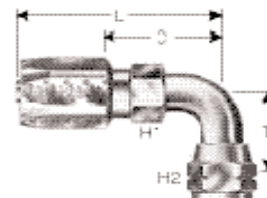

C5C, C5D & C5M Hose Reusable-Female SAE Swivel 45 Degree

G34202-0606	6C5-6RFSX45
G34202-1212	12C5-12RFSX45

C5C, C5D & C5M Hose Reusable-Female SAE Swivel 90 Degree

G34205-0606	6C5-6RFSX90
G34205-1212	12C5-12RFSX90

E31