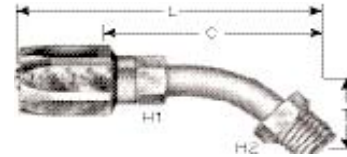

C5C, C5D & C5M Hose Reusable-Male Inverted Flare Swivel

G34500-0404	4C5-4RMIX
G34500-0505	5C5-5RMIX
G34500-0506	5C5-6RMIX
G34500-0605	6C5-5RMIX
G34500-0606	6C5-6RMIX
G34500-0608	6C5-8RMIX

C5C, C5D & C5M Hose Reusable-Male Inverted Flare Swivel 45 Degree

G34502-0404	4C5-4RMIX45
G34502-0606	6C5-6RMIX45