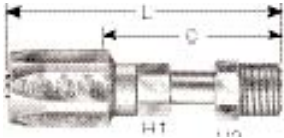

C5C, C5D & C5M Hose Reusable-Male Inverted Flare Swivel

G34500-0404	4C5-4RMIX
G34500-0505	5C5-5RMIX
G34500-0506	5C5-6RMIX
G34500-0605	6C5-5RMIX
G34500-0606	6C5-6RMIX
G34500-0608	6C5-8RMIX

C5C, C5D & C5M Hose Reusable-Male Inverted Flare Swivel 45 Degree

G34502-0404	4C5-4RMIX45
G34502-0606	6C5-6RMIX45