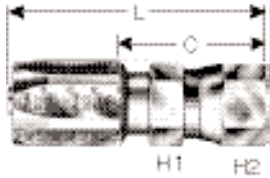

Hydraulic Hose and Fittings

DTC

SAE 100R5 Reusable Fittings

C5C, C5D & C5M Hose Reusable-Female JIC Swivel

G34210-0404	4C5-4RFJSX
G34210-0505	5C5-5RFJSX
G34210-0808	8C5-8RFJSX
G34210-1010	10C5-10RFJSX

C5C, C5D & C5M Hose Reusable-Female JIC Swivel 90 Degree

G34212-0404	4C5-4RFJSX90
G34212-0808	8C5-8RFJSX90
G34212-1010	10C5-10RFJSX90