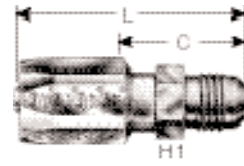

Hydraulic Hose and Fittings

DTC

SAE 100R5 Reusable Fittings

C5C, C5D & C5M Hose Reusable Fitting- Male NPT

G34100-0404	4C5-4RMP
G34100-0604	6C5-4RMP
G34100-0806	8C5-6RMP
G34100-0808	8C5-8RMP
G34100-1212	12C5-12RMP
G34100-1616	16C5-16RMP
G34100-2020	20C5-20RMP
G34100-2424	24C5-24RMP
G34100-3232	32C5-32RMP

C5C, C5D & C5M Hose Reusable Fitting- Male JIC

G34165-0404	4C5-4RMJ
G34165-0606	6C5-6RMJ
G34165-0808	8C5-8RMJ
G34165-1010	10C5-10RMJ
G34165-1212	12C5-12RMJ