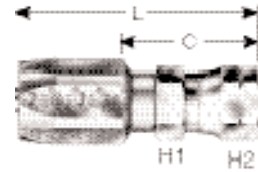

C5C, C5D & C5M Hose Reusable- Female JIC Swivel

G34170-0606	6C5-6RFJX
G34170-1212	12C5-12RFJX
G34170-1616	16C5-16RFJX
G34170-2020	20C5-20RFJX
G34170-2424	24C5-24RFJX
G34170-3232	32C5-32RFJX

C5C, C5D & C5M Hose Reusable-Female SAE Swivel

G34200-0606	6C5-6RFSX
G34200-1212	12C5-12RFSX