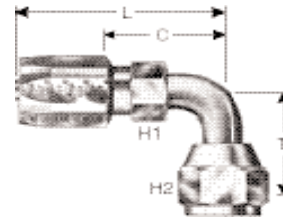

C5C, C5D & C5M Hose Reusable-Female SAE Swivel 45 Degree

G34202-0606	6C5-6RFSX45
G34202-1212	12C5-12RFSX45

C5C, C5D & C5M Hose Reusable-Female SAE Swivel 90 Degree

G34205-0606	6C5-6RFSX90
G34205-1212	12C5-12RFSX90

E31

Hydraulic Hose and Fittings

DTC

SAE 100R5 Reusable Fittings

C5C, C5D & C5M Hose Reusable-Female JIC Swivel

G34210-0404	4C5-4RFJSX
G34210-0505	5C5-5RFJSX
G34210-0808	8C5-8RFJSX
G34210-1010	10C5-10RFJSX

C5C, C5D & C5M Hose Reusable-Female JIC Swivel 90 Degree