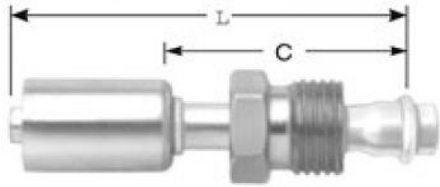

G45956-0606S	6ACA-R134SP Steel
G45956-0808S	8ACA-R134SP Steel
G45956-1010S	10ACA-R134SP Steel
G45956-1212S	12ACA-R134SP Steel

E47

Hydraulic Hose and Fittings

DTC

Air Conditioning Crimp Fittings

G45583 Series - Male SAE O-Ring Nut Swivel