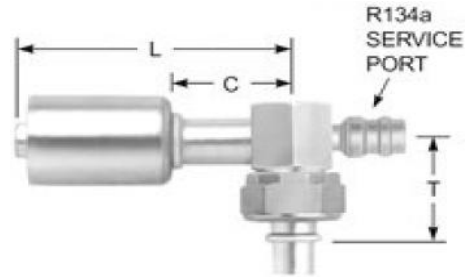

G45958-0810S	8ACA-10CFTON90 Steel
G45958-1210S	12ACA-10CFTON90 Steel

E51

Hydraulic Hose and Fittings

DTC

Air Conditioning Crimp Fittings

ACA-CFTON90BL-S

G45959 Series - Female SAE Tube O-Ring Nut Swivel (Compressor Connection) 90 Degree Block-Steel