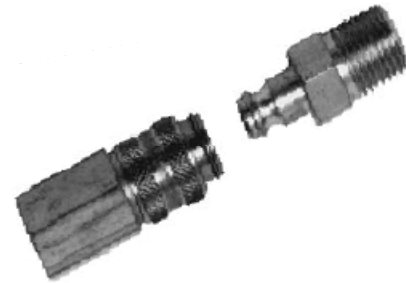

3/8" Tru-Flate Interchange Plug x FP	
PT41	3/8 Tru-Flate Plug x 1/4 FP
PT43	3/8 Tru-Flate Plug x 3/8 FP

D8

Couplers and Live Swivels

DTC 1/4" LINCOLN International Couplers and Plugs

1/4" LINCOLN International Couplers	
1100	1/4" Lincoln Interchange Coupler x 1/4 FP
1101	1/4" Lincoln Interchange Coupler x 1/4 MP
1102	1/4" Lincoln Interchange Coupler x 1/8 MP

1/4" LINCOLN International Plugs	
1106	1/4" Lincoln Interchange Plug x 1/8 MP
1109	1/4" Lincoln Interchange Plug x 1/4 MP
1110	1/4" Lincoln Interchange Plug x 1/4 FP

DTC Universal Quick Couplers

Universal Couplers Attaches to Aro 210, Tru-Flate, 20 Series	
UC2-15	1/4 Universal Coupler x 1/4 MP
UC2-16	1/4 Universal Coupler x 1/4 FP