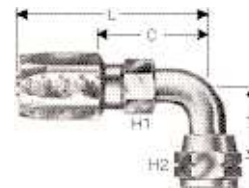

C5C, C5D & C5M Hose Reusable-Female SAE Swivel 45 Degree	
G34202-0606	6C5-6RFSX45
G34202-1212	12C5-12RFSX45

C5C, C5D & C5M Hose Reusable-Female SAE Swivel 90 Degree	
G34205-0606	6C5-6RFSX90
G34205-1212	12C5-12RFSX90