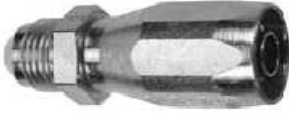

Reusable Fittings

DTC

SAE 100R7 Reusable Fittings

GT7 & GT7NC Hose Reusable - Male JIC

G29165-0404	B7R04-04MJ
G29165-0505	B7R05-05MJ
G29165-0606	B7R06-06MJ
G29165-0808	B7R08-08MJ

GT7 & GT7NC Hose Reusable - Female JIC Swivel

G29170-0404	B7R04-04FJX
G29170-0505	B7R05-05FJX
G29170-0606	B7R06-06FJX
G289170-0808	B7R08-08FJX

DTC