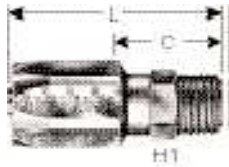

Reusable Fittings

DTC

SAE 100R5 Reusable Fittings

C5C, C5D & C5M Hose Reusable Fitting- Male NPT	
G34100-0404	4C5-4RMP
G34100-0604	6C5-4RMP
G34100-0806	8C5-6RMP
G34100-0808	8C5-8RMP
G34100-1212	12C5-12RMP
G34100-1616	16C5-16RMP
G34100-2020	20C5-20RMP
G34100-2424	24C5-24RMP
G34100-3232	32C5-32RMP

C5C, C5D & C5M Hose Reusable Fitting- Male JIC	
G34165-0404	4C5-4RMJ
G34165-0606	6C5-6RMJ
G34165-0808	8C5-8RMJ
G34165-1010	10C5-10RMJ
G34165-1212	12C5-12RMJ