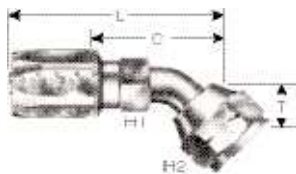

C5C, C5D & C5M Hose Reusable-Female SAE Swivel 45 Degree	
G34202-0606	6C5-6RFSX45
G34202-1212	12C5-12RFSX45

C5C, C5D & C5M Hose Reusable-Female SAE Swivel 90 Degree	
G34205-0606	6C5-6RFSX90
G34205-1212	12C5-12RFSX90