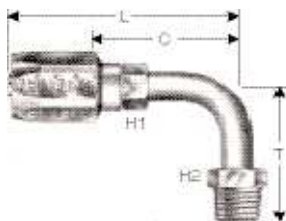

C5C, C5D & C5M Hose Reusable-Male Inverted Flare Swivel 90 Degree

G34504-0404	4C5-4RMIX90
G34504-0505	5C5-5RMIX90
G34504-0606	6C5-6RMIX90