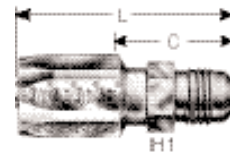

Reusable Fittings

DTC

SAE 100R5 Reusable Fittings

C5C, C5D & C5M Hose Reusable Fitting- Male NPT	
G34100-0404	4C5-4RMP
G34100-0604	6C5-4RMP
G34100-0806	8C5-6RMP
G34100-0808	8C5-8RMP
G34100-1212	12C5-12RMP
G34100-1616	16C5-16RMP
G34100-2020	20C5-20RMP
G34100-2424	24C5-24RMP
G34100-3232	32C5-32RMP

C5C, C5D & C5M Hose Reusable Fitting- Male JIC	
G34165-0404	4C5-4RMJ
G34165-0606	6C5-6RMJ
G34165-0808	8C5-8RMJ
G34165-1010	10C5-10RMJ
G34165-1212	12C5-12RMJ