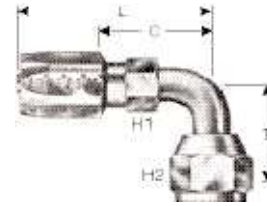

Reusable Fittings

DTC

SAE 100R5 Reusable Fittings

C5C, C5D & C5M Hose Reusable-Female JIC Swivel

G34210-0404	4C5-4RFJSX
G34210-0505	5C5-5RFJSX
G34210-0808	8C5-8RFJSX
G34210-1010	10C5-10RFJSX

C5C, C5D & C5M Hose Reusable-Female JIC Swivel 90 Degree

G34212-0404	4C5-4RFJSX90
G34212-0808	8C5-8RFJSX90
G34212-1010	10C5-10RFJSX90